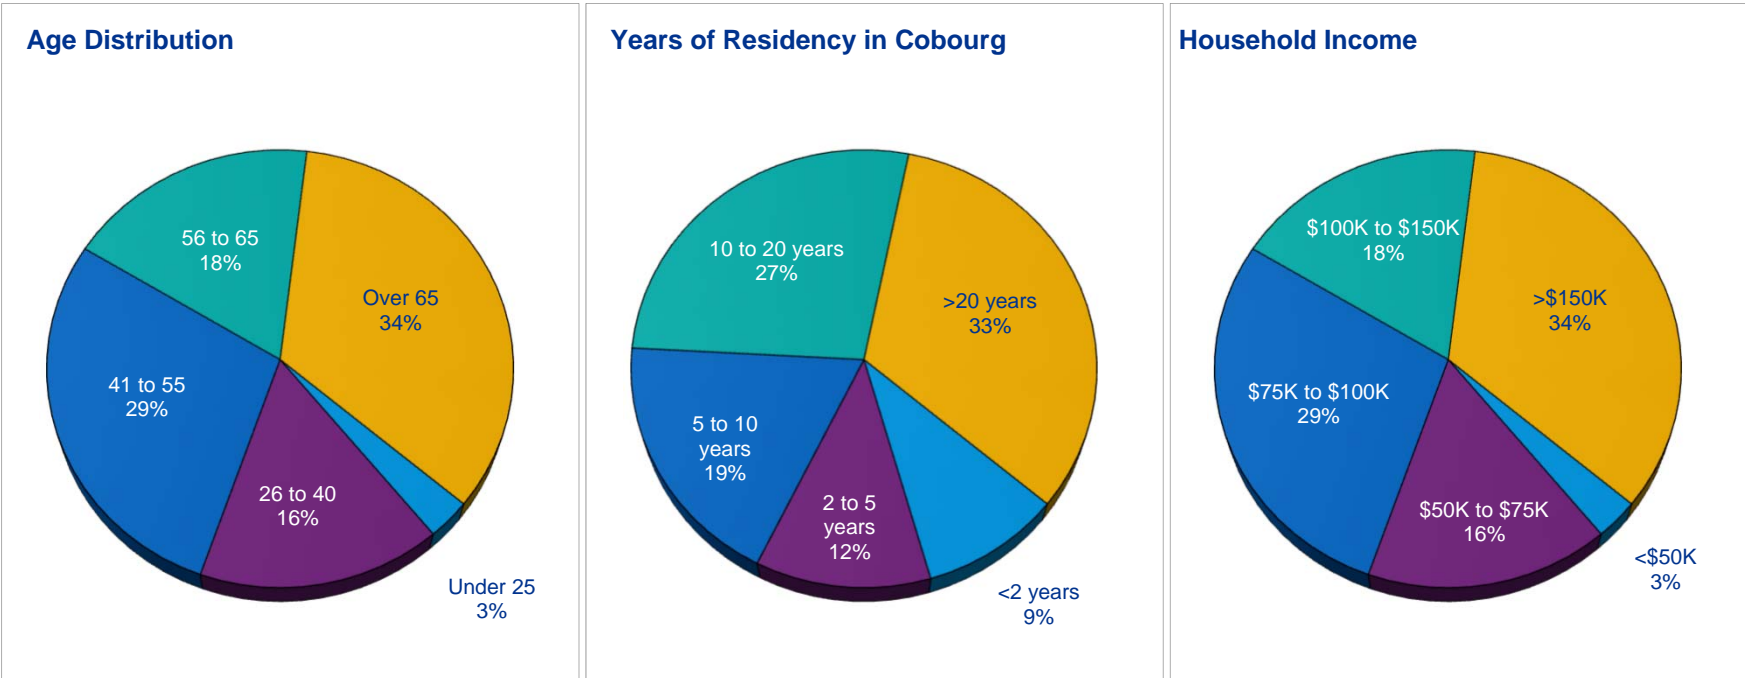

Community Survey Responses